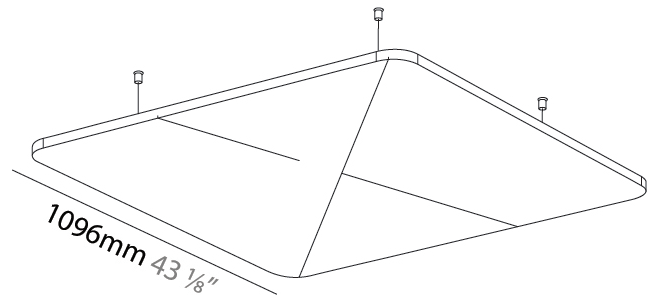

GENERAL

Series: Quantum Acoustic Light Panel

Brand: Prolicht

Division: Architectural

Mounting Type: Suspension

Mounting Location: Ceiling

Subcategory: Acoustic

PHYSICAL

Shape: Round

Length (mm): 1096

Length (in): 43 1/8

Width (mm): 1096

Width (in): 43 1/8

Height (mm): 54

Height (in): 2 1/8

Light Distribution: Indirect

Fixture Finish: SSR / BKV / CWI / CRY / HAB / UFT / ITA / RUA / FTG / MYG / LOD / PUS / FRO / FUP / KIA / POP / BLS / SPG / MEY / GOH / GUM / CHC / COM / ABZ / JAG / OBR / MOS / ROR

Accent Finish: ANC / ASH / BNA / BTC / BZE / CEL / EGG / EVG / FOG / FOS / FST / FUA / IRI / IRO / KHA / LIC / LIM / MER / MSN / MUS / ONX / PEA / PLU / POL / PPY / RAY / ROY / RST / STE / SWD / TAN / TAU

Fixture Material: Aluminum

Cable Details: 2 000mm / 78 3/4" or 6 000mm / 236 1/4" Transparent Cable

ELECTRICAL

Lamp Type: LED (Zhaga Standard)

Input Wattage (W): 31.7

Total Output Wattage (W): 29.1

Dimming: Non-Dimmable

Driver Included: Yes

Driver Location: Integrated

Driver Type: Constant Current - Universal

Driver Class: Class 2

Input Voltage (V): 120 - 277

LED

Color Temperature (°K): 2700 / 3000 / 3500 / 4000

Max. Delivered Lumen (lm): 2338 / 2362 / 2432 / 2503

Nominal Lumen (lm): 2851 / 2880 / 2966 / 3053

CRI: >90 CRI

Lamp Life (hrs): 50000

OPTICAL

RATINGS AND CERTIFICATIONS

Certified By: CSA Certified to UL and CSA Standards

IP rating: IP20