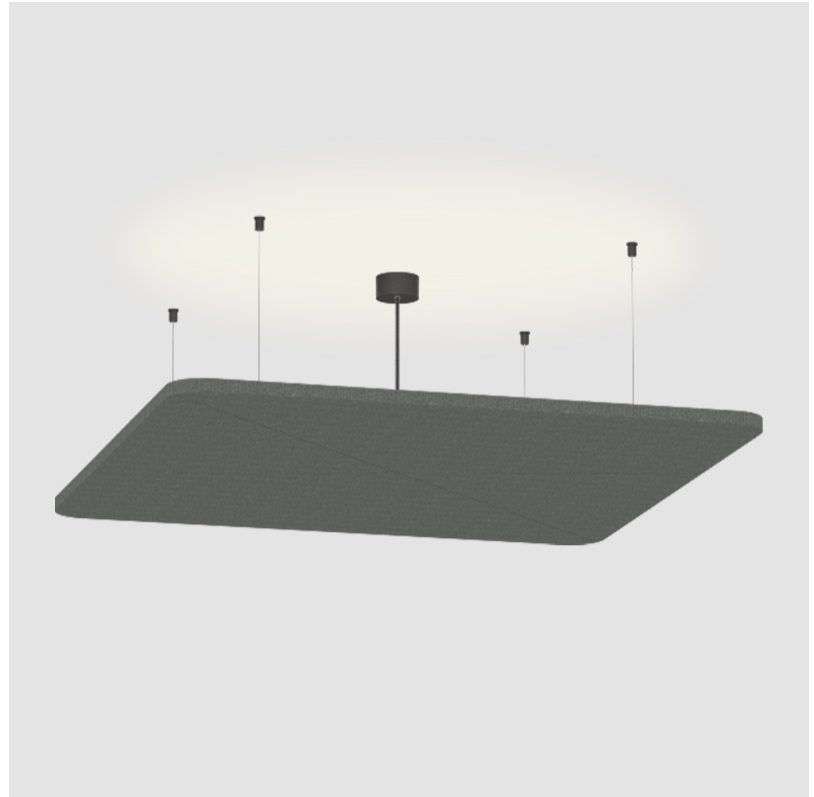

GENERAL

Series: Quantum Acoustic Light Panel

Brand: Prolicht

Division: Architectural

Mounting Type: Suspension

Mounting Location: Ceiling

Subcategory: Acoustic

PHYSICAL

Shape: Round

Length (mm): 1096

Length (in): 43 1/8

Width (mm): 1096

Width (in): 43 1/8

Height (mm): 54

Height (in): 2 1/8

Light Distribution: Indirect

Fixture Finish: SSR / BKV / CWI / CRY / HAB / UFT / ITA / RUA / FTG / MYG / LOD / PUS / FRO / FUP / KIA / POP / BLS / SPG / MEY / GOH / GUM / CHC / COM / ABZ / JAG / OBR / MOS / ROR

Accent Finish: ANC / ASH / BNA / BTC / BZE / CEL / EGG / EVG / FOG / FOS / FST / FUA / IRI / IRO / KHA / LIC / LIM / MER / MSN / MUS / ONX / PEA / PLU / POL / PPY / RAY / ROY / RST / STE / SWD / TAN / TAU

Fixture Material: Aluminum

Cable Details: 2 000mm / 78 3/4" or 6 000mm / 236 1/4" Transparent Cable

ELECTRICAL

Lamp Type: LED (Zhaga Standard)

Input Wattage (W): 31.7

Total Output Wattage (W): 29.1

Dimming: Non-Dimmable

Driver Included: Yes

Driver Location: Integrated

Driver Type: Constant Current - Universal

Driver Class: Class 2

Input Voltage (V): 120 - 277

LED

Color Temperature (°K): 2700 / 3000 / 3500 / 4000

Max. Delivered Lumen (lm): 2338 / 2362 / 2432 / 2503

Nominal Lumen (lm): 2851 / 2880 / 2966 / 3053

CRI: >90 CRI

Lamp Life (hrs): 50000

OPTICAL

RATINGS AND CERTIFICATIONS

Certified By: CSA Certified to UL and CSA Standards

IP rating: IP20